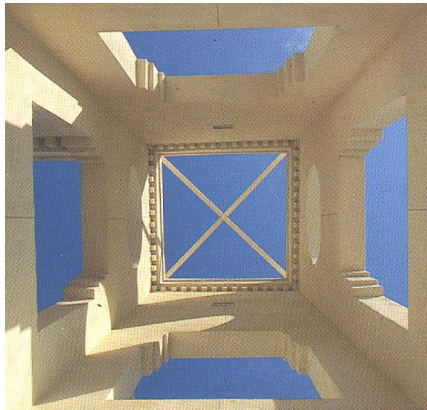

# Lakeland Ledger Satellite Newspaper Office

Winter Haven, FL

Wallis Murphey Boyington

C o m m e r c i a l

This adaptive re-use project transformed an existing "Steakhouse" building into a satellite office for a newspaper.